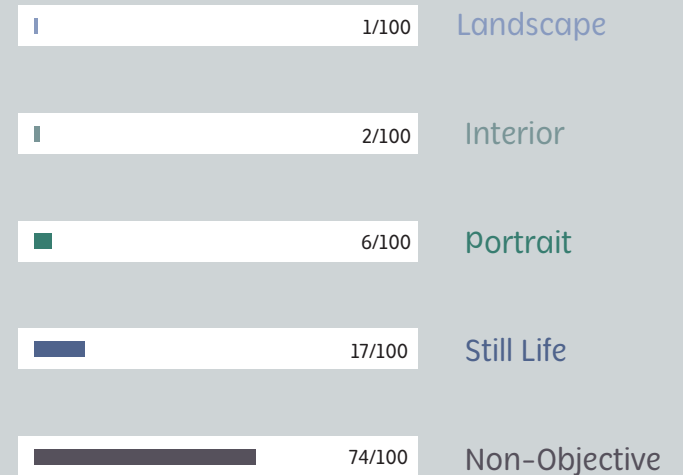

Simple Data Viz Report Design DNA

APPLICATION

Fine Art

Commercial

Editorial

EMOTION/MOOD

Weird
Quirky
Calm
Dark
Dreary
Happy

COMPOSITION

Asymmetrical 1%
Rhythm 3%
Unity 3%
Scale & Hierarchy 10%
Movement 13%
Lines & Shapes 20%
Symmetrical 50%

COLOR/TONE

Dull 4%
Bright 10%
Complementary 10%
Monochromatic 13%
Dark 19%
Pastel 20%
Warm 24%

SUBJECT MATTER

Landscape

Interior

Portrait

Still Life

Non-Objective