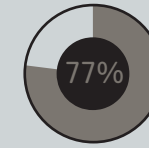

Simple Data Viz Report Design DNA

APPLICATION

Fine Art

Commercial

Editorial

EMOTION/MOOD

Weird
Quirky
Calm
Dark
Dreary
Happy

COMPOSITION

Asymmetrical 1%
Rhythm 3%
Unity 3%
Scale & Hierarchy 10%
Movement 13%
Lines & Shapes 20%
Symmetrical 50%

COLOR/TONE

Dull 4%
Bright 10%
Complementary 10%
Monochromatic 13%
Dark 19%
Pastel 20%
Warm 24%

SUBJECT MATTER