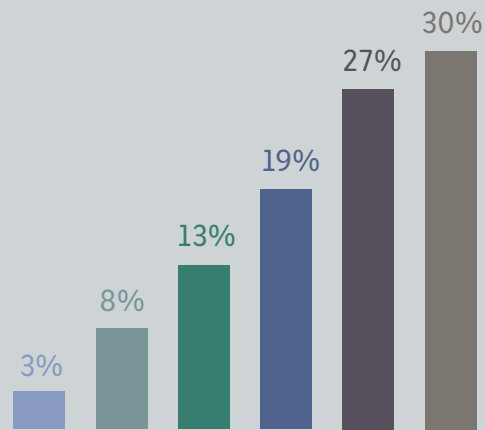

Simple Data Viz Report Design DNA

APPLICATION

Fine Art

Commercial

Editorial

EMOTION/MOOD

Weird
Quirky
Calm
Dark
Dreary
Happy

COMPOSITION

Asymmetrical 1%
Rhythm 3%
Unity 3%
Scale & Hierarchy 10%
Movement 13%
Lines & Shapes 20%
Symmetrical 50%

COLOR/TONE

Dull 4%
Bright 10%
Complementary 10%
Monochromatic 13%
Dark 19%
Pastel 20%
Warm 24%

SUBJECT MATTER

Landscape

Interior

Portrait

Still Life

Non-Objective