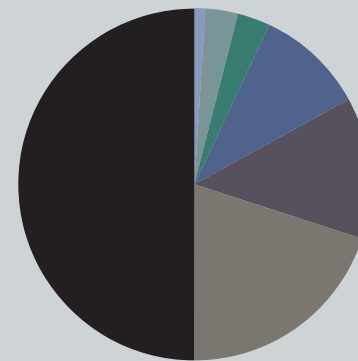

Simple Data Viz Report Design DNA

APPLICATION

Fine Art

Commercial

Editorial

EMOTION/MOOD

Weird
Quirky
Calm
Dark
Dreary
Happy

COMPOSITION

Asymmetrical 1%
Rhythm 3%
Unity 3%
Scale & Hierarchy 10%
Movement 13%
Lines & Shapes 20%
Symmetrical 50%

COLOR/TONE

Dull 4%
Bright 10%
Complementary 10%
Monochromatic 13%
Dark 19%
Pastel 20%
Warm 24%

SUBJECT MATTER